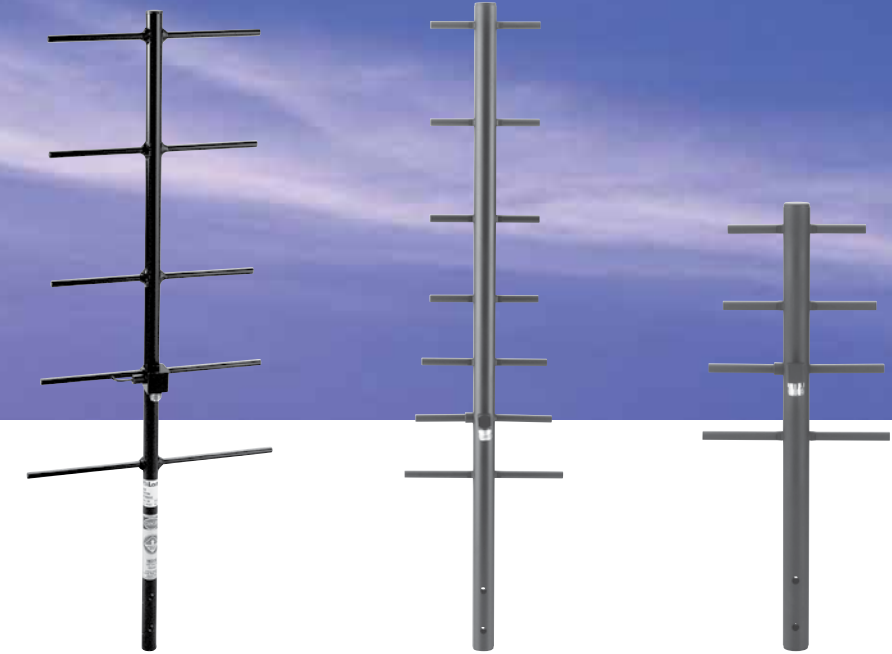

Outdoor Antennas

YOUR INTRODUCTION TO PULSELARSEN OUTDOOR ANTENNAS.

Want to learn more? Visit our website at pulselarsenantennas.com

Radome Omnis

Radome Enclosure: Pultruded Fiberglass (UV Protected)

VSWR: 2.0:1 ■ **Power Rating:** 20 Watts

Ingress Protection: IP67 ■ **Polarization:** Vertical

Suggested mounting brackets for N Female connectors are FB2BRACKET or FB3BRACKET.

LTE, 4G, BROADBAND RADOME OMNIS

Model	Frequency (MHz)	Gain (dBi)	Length (In)	Connector
W5067 (1)	698-960 1710-2170 2400-2700	0.7 1.0 2.0	9.1	N Female
RO17102NM(2)	1710-2170	2	4.5	N Male
RO8605NFC(3)	860 - 930	5.0	32	N Female
RO2404NM	2400-2500	4	11.5	N Male
RO2406NF	2400-2500	6	11.5	N Female
RO2406NM	2400-2500	6	11.5	N Male
RO2408NF	2400-2500	8	20	N Female
RO2408NM	2400-2500	8	20	N Male
RO2408NFD (downtilt)	2400-2500	8	20	N Female
RO2408NMD (downtilt)	2400-2500	8	20	N Male
RO2408NFU (uptilt)	2400-2500	8	20	N Female
RO2408NMU (uptilt)	2400-2500	8	20	N Male
RO4502NF	450-512	2	18.38	N Female
RO4910NF	4940-4990	10	18	N Female
RO4910NM	4940-4990	10	18	N Male
RO5206NF	5150-5350	6	6.75	N Female
RO5410NF	5470-5725	10	16.5	N Female
RO5210NF	5150-5350	10	16.5	N Female
RO5210NM	5150-5350	10	16.5	N Male
RO5410NM	5470-5725	10	16.5	N Male
RO5805NF	5150-5825	5	6.75	N Female
RO5805NM	5150-5825	5	6.75	N Male
RO5806NF	5725-5875	6	6.75	N Female
RO5810NF	5725-5875	10	16.5	N Female
RO8063/21704NM	806-960	3	8.6	N Male
RO8063/21704NF	1710-2170	4		N Female
RO3250-4310M	3250-3800	2	107.8	N Female
RO8061/21702NM	806-960 1710-2170	2	16.5	N Male
W5030	2400-2500 5150-5875	4 6	6.8	N Male
RO3ISMNM	430-440 860-930	2 2.5	21.3	N Male
RO25002NF(2)	2300-2700	2.0	5.1	N Female